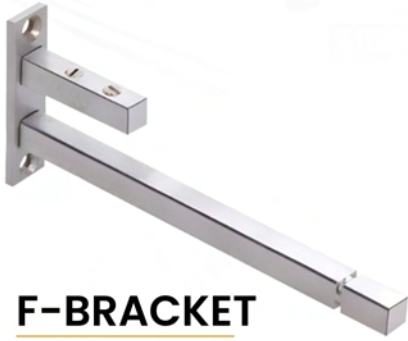

**F-BRACKET**

Size : 4", 6", 8", 10", 12"  
Rod Size : 8mm

**D-BRACKET**

Material : Steel & Brass  
Size : 2" | Thick : 8, 10, 12mm

**GATE HOOK**

Material : Steel  
Size : 5", 6"

**L HINGES**

Material : Steel & Brass  
Size : 6, 12, 19mm

**GLASS SPACER**

Size : ¼", 1"x1", 1"x2", 1"x3", 1"x4", 1"x5", 1"x6", 1"x8", 1"x10", 1"x12",

**MOBILE HOOK**

Material : Stainless Steel  
Size : 6", 8", 10", 12"

**SL BRACKET**

Material : Stainless Steel  
Size : 6", 8", 10", 12"