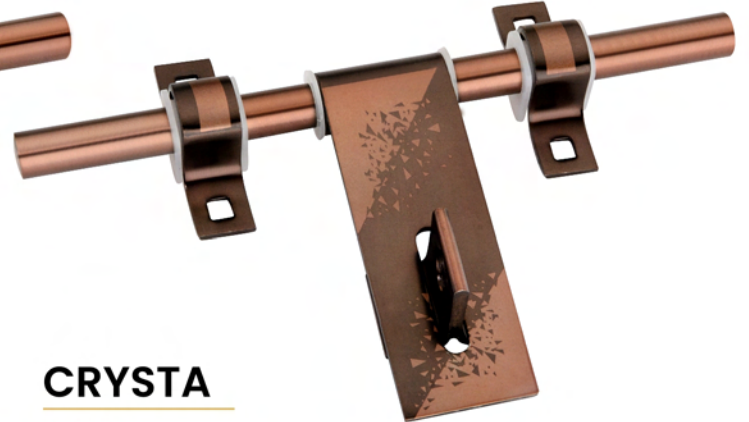

## HYDRAULIC STEP LADDER

(Material : Aluminium)

**Available Steps**

2 to 6 Meters

Light Weight  
Easy to Carry

**BEST QUALITY  
& AFFORDABLE PRICE**

**APPLE**

Welded

Thickness	Rod Dia
3mm	16mm

**BLACK SILVER**

Welded

Thickness	Rod Dia
3mm	16mm

**COPPER**

Welded

Thickness	Rod Dia
3mm	16mm

**CRYSTA**