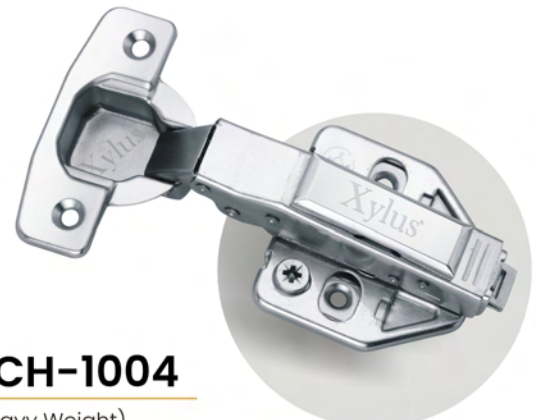

**XCH-1001**

Degree	Material	Type
0°, 8°, 15°	Mild Steel	Regular Auto Hinge

**XCH-1002**

(Light Weight)

Degree	Material	Type
0°, 8°, 15°	Mild Steel	2D MS Clipon Hydraulic

**XCH-1003**

(Heavy Weight)

Degree	Material	Type
0°, 8°, 15°	Mild Steel	2D MS Clipon Hydraulic

**XCH-1004**

(Heavy Weight)

Degree	Material	Type
0°, 8°, 15°	Mild Steel	3D MS Clipon Hydraulic

**XCH-1005**

(Heavy Weight)

Degree	Material	Type
0°, 8°, 15°	Mild Steel	4D Clipon Hydraulic Hinge

**XCH-1006**

Degree	Material	Type
165°	Mild Steel	Hydraulic Corner Hinge