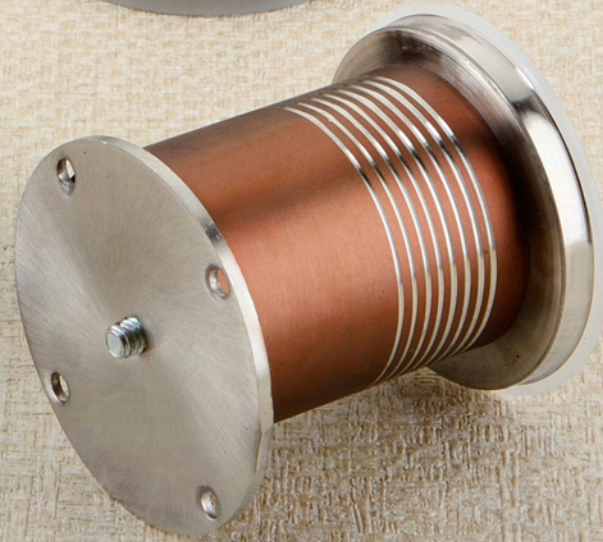

KALASH

Size : 3", 4" (Dia : 50x65mm)
Finish : Gold, Rose/Gold, Chrome

SF-DOLL

Size : 3", 4", 6" (Dia : 65mm)
Finish : Chrome Black