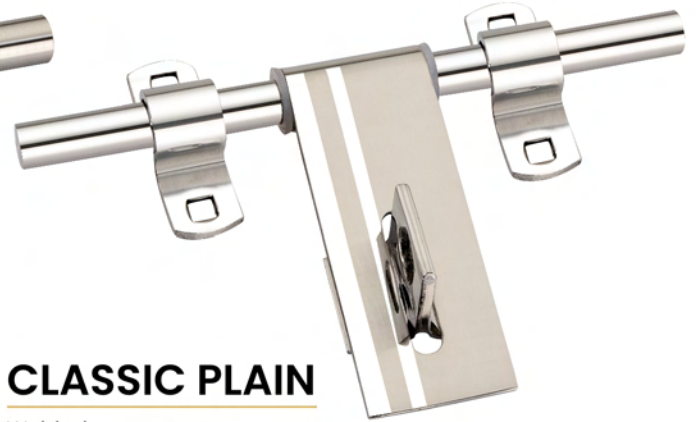

CLASSIC PLAIN

Welded

Thickness	Rod Dia
3mm	14mm