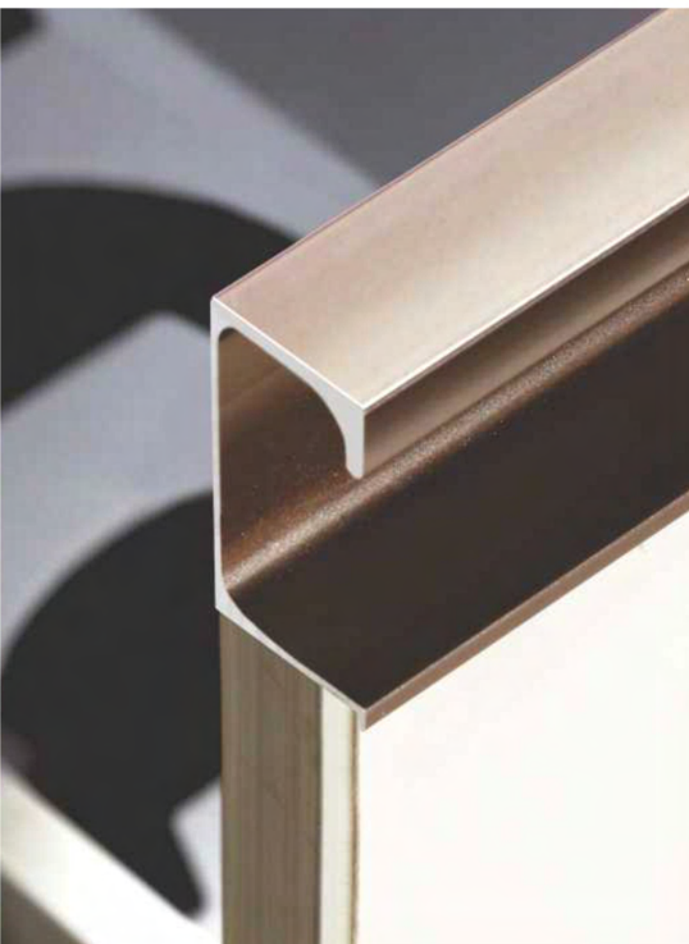

## EDGE BAND TAPE

Material : PVC  
 Matt & Gloss  
 (Length : 25 to 100 meters)

Width	Thickness	Width	Thickness
22mm	0.45mm	25mm	2.00mm
22mm	0.80mm	3mm	0.80mm
22mm	1.30mm	30mm	2.00mm
22mm	2.00mm	45mm	0.80mm
25mm	0.80mm	45mm	2.00mm
		55mm	2.00mm