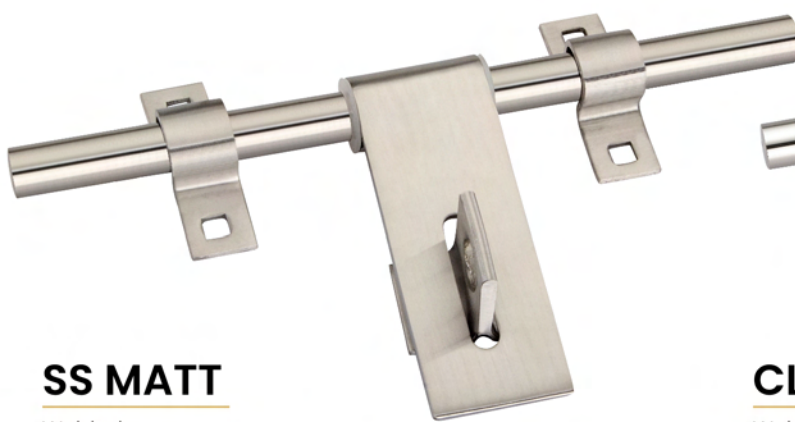

WE CARE FOR  
YOUR DREAM  
HOME

**BRASS ANTIQUE**

Welded

Thickness	Rod Dia
4mm	16mm

**MATT Z BLACK**

Welded

Thickness	Rod Dia
4mm	16mm

**SS MATT**