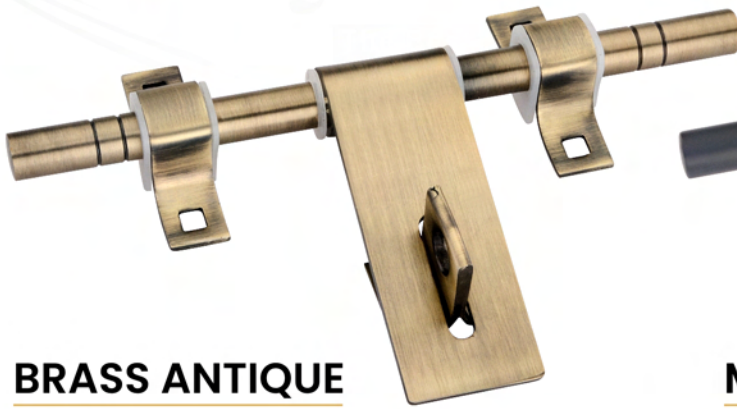

BRASS ANTIQUE

Welded

Thickness	Rod Dia
4mm	16mm