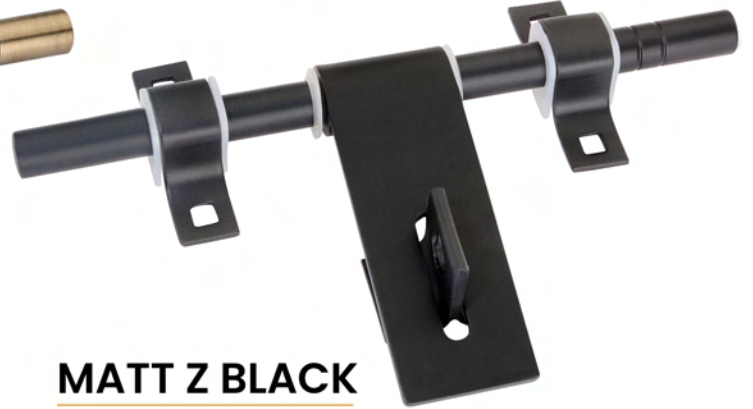

MATT Z BLACK

Welded

Thickness	Rod Dia
4mm	16mm