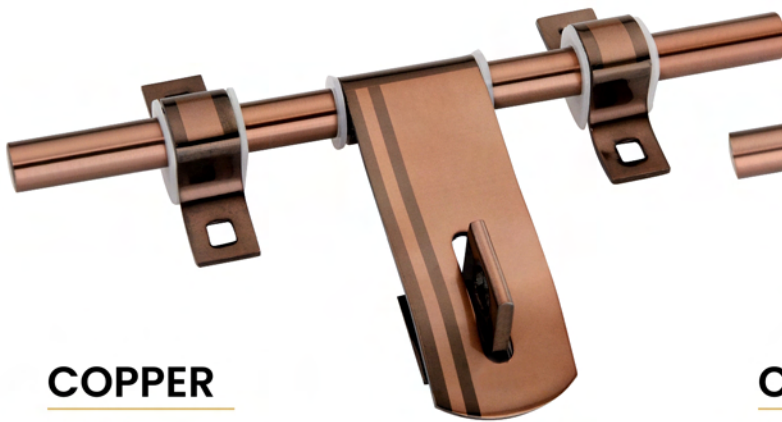

COPPER

Welded

Thickness	Rod Dia
3mm	16mm