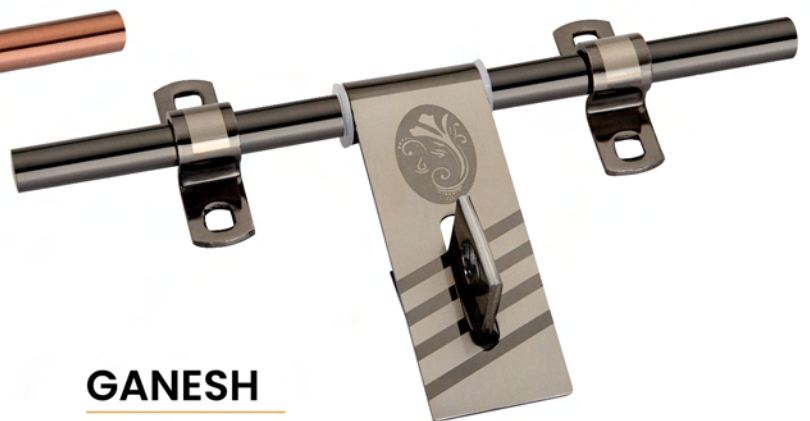

Welded

Thickness	Rod Dia
4mm	16mm

**CLASSIC PLAIN**

Welded

Thickness	Rod Dia
3mm	14mm

**CREATA**

Welded

Thickness	Rod Dia
3mm	14mm